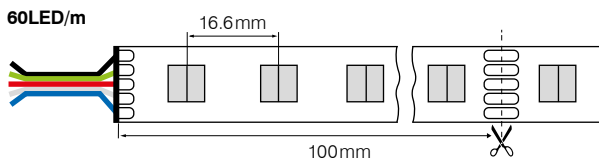

RGBW 4-IN-1 LED STRIP

Abmessungen/Dimensions	5000mm
Leuchtmittel/Light source	SMD 5050
Lichtstrom /Luminous Flux	105 – 1050lm/m
Leistung/Wattage	19.2 – 23W/m
Anzahl LEDs/LED Qty	60, 72LED/m
IP-Schutzart/IP-Protection	IP20, IP67
Schutzklasse/Protection Class	III

Artikelnummer Article Number	IP IP	LEDs/m LED s/m	CRI CRI	Teilungsmaß Cutting unit	Leistung Wattage	PCB Breite PCB Width	Farbe Color	Lichtstrom Luminous Flux
Constant Current Strips								
P5050Y060CR4-27	IP20	60LED/m	–	100mm	19.2W/m	12mm	RGB+2700K	Red: 120lm/m, Green: 300lm/m, Blue: 110lm/m, 2700K: 800lm/m
P5050Y060CR4-40	IP20	60LED/m	–	100mm	19.2W/m	12mm	RGB+4000K	Red: 120lm/m, Green: 300lm/m, Blue: 110lm/m, 4000K: 860lm/m
P5050Y060CR4-60	IP20	60LED/m	–	100mm	19.2W/m	12mm	RGB+6000K	Red: 120lm/m, Green: 300lm/m, Blue: 110lm/m, 6000K: 920lm/m
P5050Y060CR4-A	IP20	60LED/m	–	100mm	19.2W/m	12mm	RGB+Amber	Red: 120lm/m, Green: 300lm/m, Blue: 110lm/m, Amber: 600lm/m,
P5050Z060CR4-27	IP67	60LED/m	–	100mm	19.2W/m	14mm	RGB+2700K	Red: 115lm/m, Green: 290lm/m, Blue: 110lm/m, 2700K: 775lm/m,
P5050Z060CR4-40	IP67	60LED/m	–	100mm	19.2W/m	14mm	RGB+4000K	Red: 115lm/m, Green: 290lm/m, Blue: 110lm/m, 4000K: 815lm/m
P5050Z060CR4-60	IP67	60LED/m	–	100mm	19.2W/m	14mm	RGB+6000K	Red: 115lm/m, Green: 290lm/m, Blue: 110lm/m, 6000K: 735lm/m
P5050Z060CR4-A	IP67	60LED/m	–	100mm	19.2W/m	14mm	RGB+Amber	Red: 115lm/m, Green: 290lm/m, Blue: 110lm/m, Amber: 570lm/m