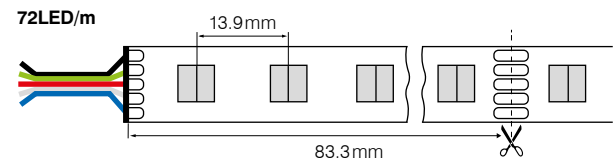

RGBW 4-IN-1 LED STRIP

Abmessungen/Dimensions	5000mm
Leuchtmittel/Light source	SMD 5050
Lichtstrom /Luminous Flux	105 – 1050lm/m
Leistung/Wattage	19.2 – 23W/m
Anzahl LEDs/LED Qty	60, 72LED/m
IP-Schutzart/IP-Protection	IP20, IP67
Schutzklasse/Protection Class	III

Artikelnummer Article Number	IP IP	LEDs/m LED s/m	CRI CRI	Teilungsmaß Cutting unit	Leistung Wattage	PCB Breite PCB Width	Farbe Color	Lichtstrom Luminous Flux
Constant Current Strips								
P5050Y060CR4-27	IP20	60LED/m	–	100mm	19.2W/m	12mm	RGB+2700K	Red: 120lm/m, Green: 300lm/m, Blue: 110lm/m, 2700K: 800lm/m
P5050Y060CR4-40	IP20	60LED/m	–	100mm	19.2W/m	12mm	RGB+4000K	Red: 120lm/m, Green: 300lm/m, Blue: 110lm/m, 4000K: 860lm/m
P5050Y060CR4-60	IP20	60LED/m	–	100mm	19.2W/m	12mm	RGB+6000K	Red: 120lm/m, Green: 300lm/m, Blue: 110lm/m, 6000K: 920lm/m
P5050Y060CR4-A	IP20	60LED/m	–	100mm	19.2W/m	12mm	RGB+Amber	Red: 120lm/m, Green: 300lm/m, Blue: 110lm/m, Amber: 600lm/m,
P5050Z060CR4-27	IP67	60LED/m	–	100mm	19.2W/m	14mm	RGB+2700K	Red: 115lm/m, Green: 290lm/m, Blue: 110lm/m, 2700K: 775lm/m,
P5050Z060CR4-40	IP67	60LED/m	–	100mm	19.2W/m	14mm	RGB+4000K	Red: 115lm/m, Green: 290lm/m, Blue: 110lm/m, 4000K: 815lm/m
P5050Z060CR4-60	IP67	60LED/m	–	100mm	19.2W/m	14mm	RGB+6000K	Red: 115lm/m, Green: 290lm/m, Blue: 110lm/m, 6000K: 735lm/m
P5050Z060CR4-A	IP67	60LED/m	–	100mm	19.2W/m	14mm	RGB+Amber	Red: 115lm/m, Green: 290lm/m, Blue: 110lm/m, Amber: 570lm/m